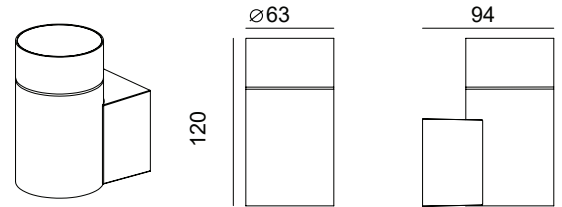

WALL LAMP OUTDOOR LIGHT

TECHNICAL SHEET

KL-W311

KEYLIGHT

SPAIN

PRODUCTOS DE ILUMINACION

FEATURES

- 220-240V
- CE ROHS Certified
- Aluminum die-casting body
- Glass Diffuser
- 3-years warranty

SPECIFICATIONS

Product Code	KL-W311
Power	7W
Input	220-240V
Luminous flux	580 lm
Color Temperature	2700k-6500k
Beam Angle	15°/23°/38°/45°/60°
Power factor	≥0.50
CRI	80
Finishing Colors	White/Silver Grey/Dark Grey/Black
LED Type	COB
IP Rating	IP65 Class 1
Size	120mm*94mm*Ø63mm
Warranty	3 years